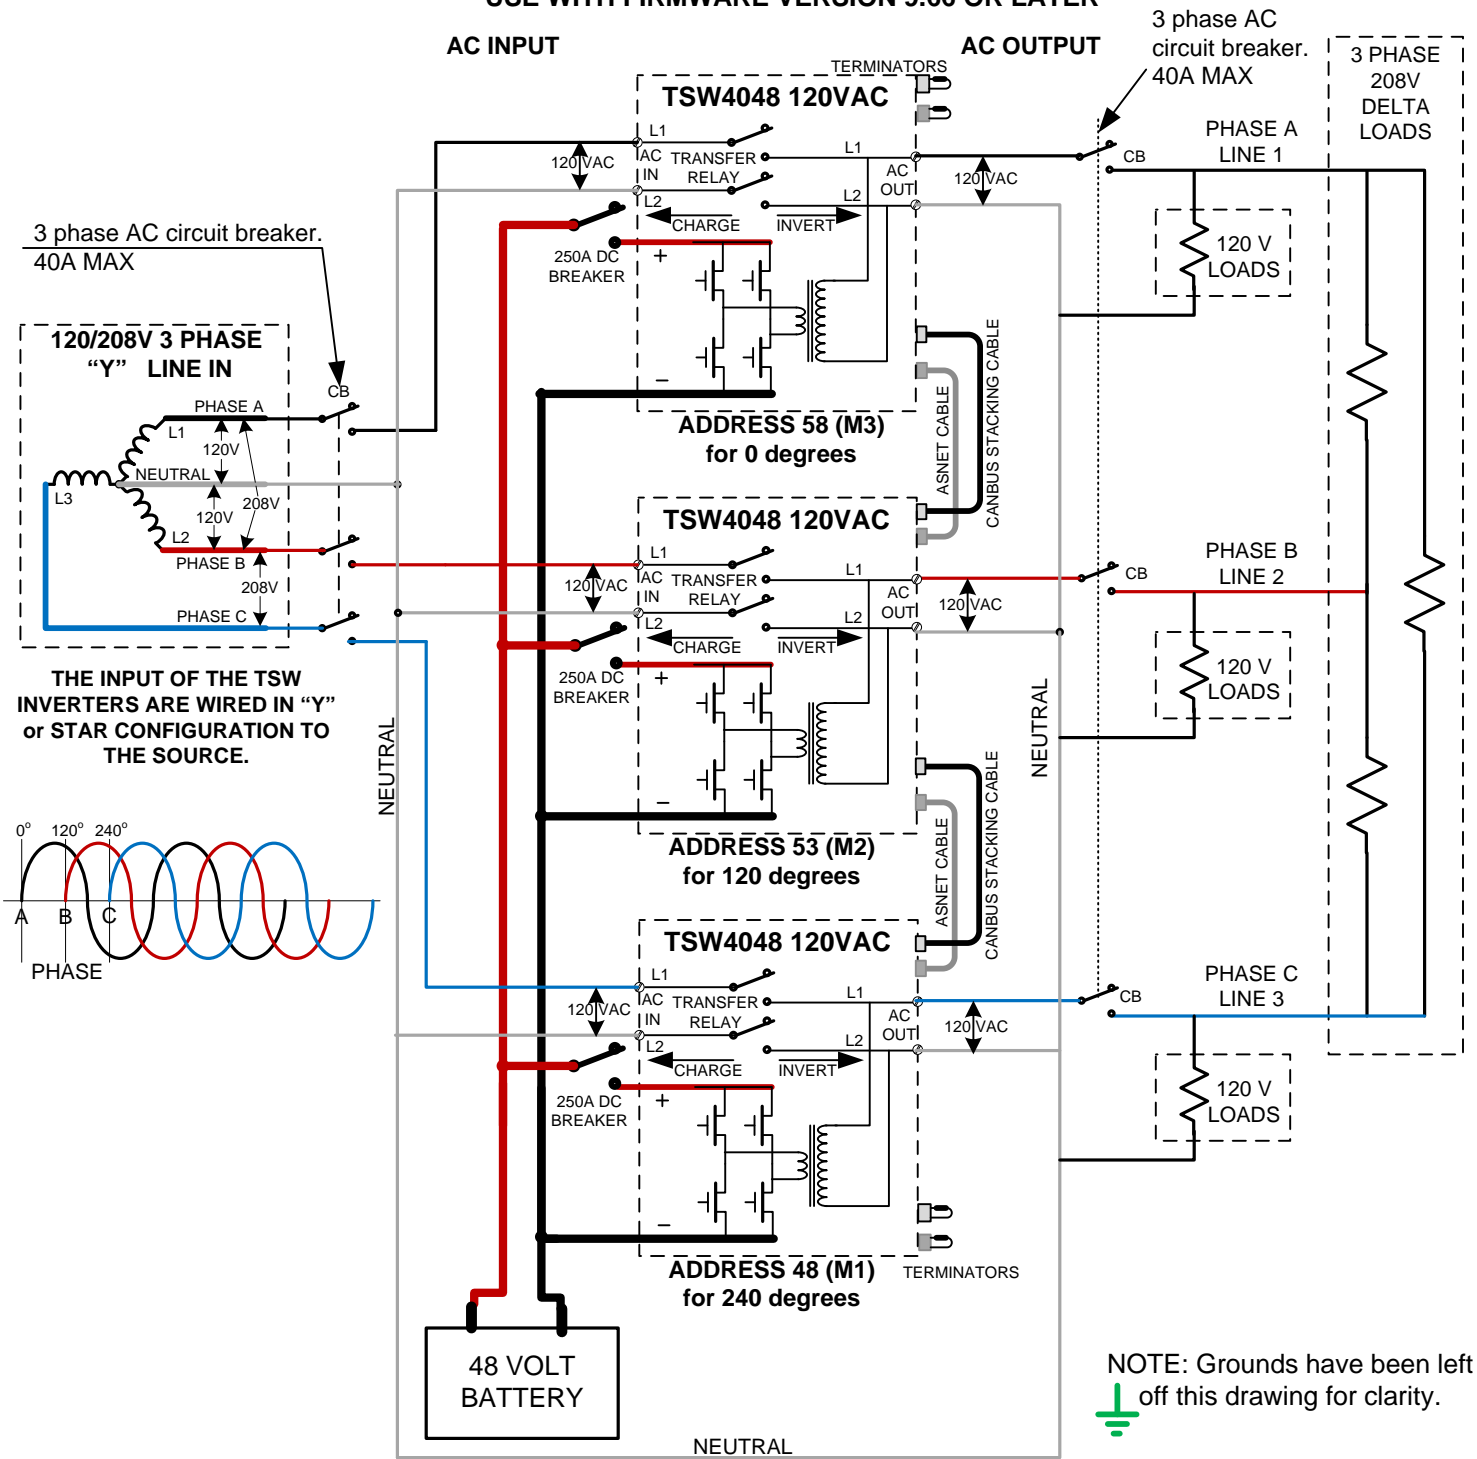

APOLLO - TSW4048 3 PHASE – USA WIRING DRAWING

USE WITH FIRMWARE VERSION 9.66 OR LATER

 APOLLO SOLAR	23 F. J. Clarke Circle Bethel, CT 06801 (203) 790-6400 www.ApolloSolar.com
	USA WIRING COLOR CODE
TSW 3 PHASE WIRING	
13-APR-2013	J. PFEIFER
REV 6	